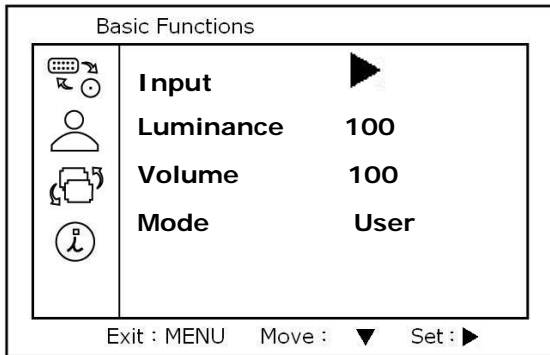

CVBS mode

Basic Functions

Function	Description
Input	Composite/PC
Luminance	0, 25, 50, 75, 100
Volume	0 - 100
Mode	User, Movie, P.P.T, Photo